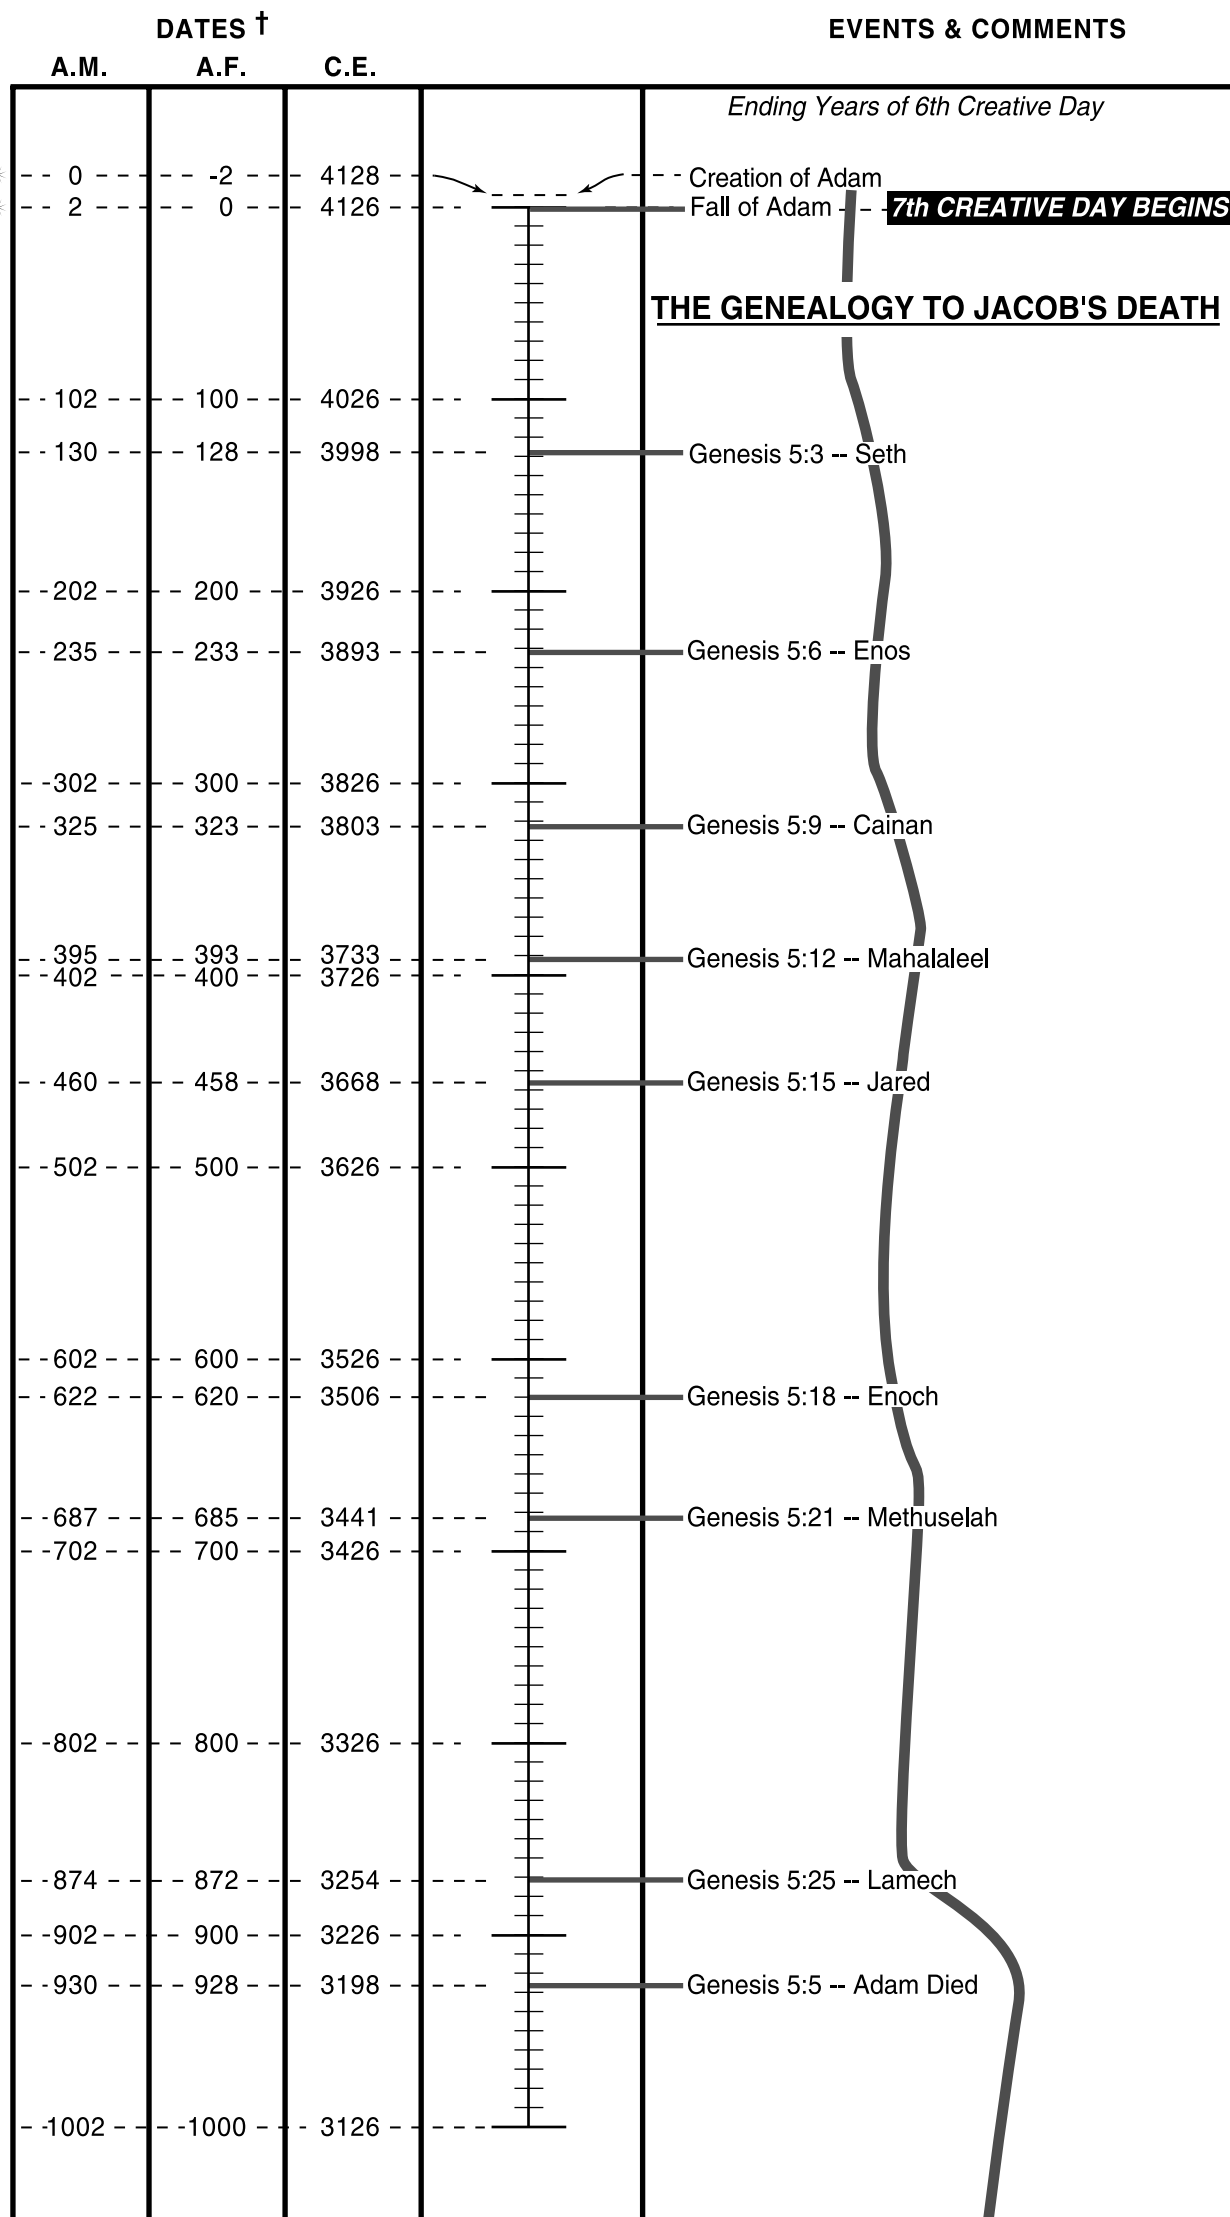

The First Millennium of the Seventh Creative Day

From the Beginning of 4126 BC to the Beginning of 3126 BC

* See Appendix F
 † A.M. = After Man
 A.F. = After Fall
 C.E. = Common Era (B.C./A.D.)

Biblical Chronology
1 inch = 1 century