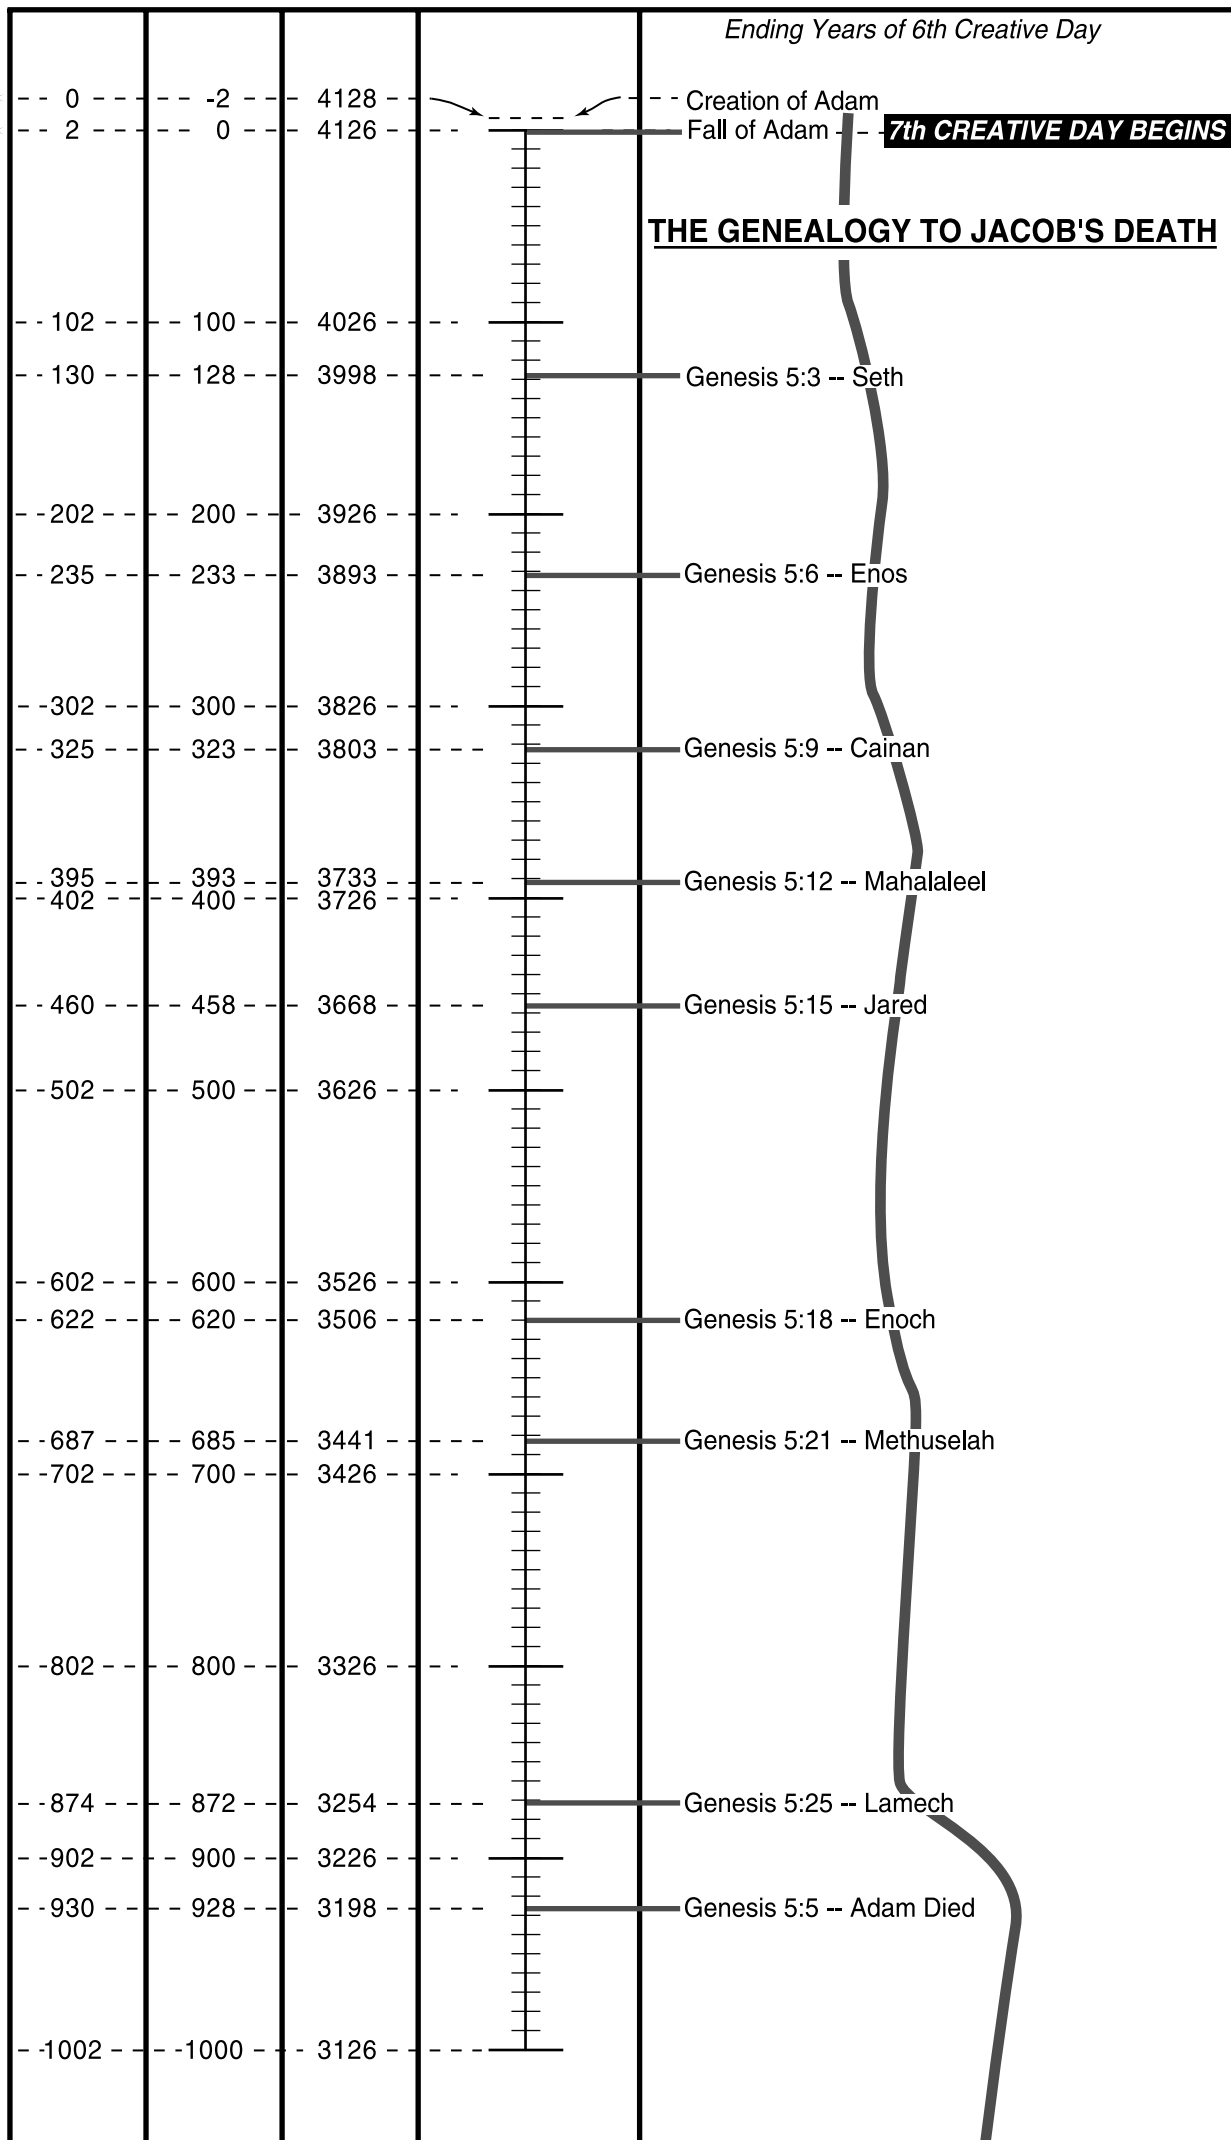

# The First Millennium of the Seventh Creative Day

From the Beginning of 4126 BC to the Beginning of 3126 BC

DATES †

EVENTS & COMMENTS

A.M.      A.F.      C.E.

*Ending Years of 6th Creative Day*

**7th CREATIVE DAY BEGINS**

**THE GENEALOGY TO JACOB'S DEATH**

\* See Appendix F  
 † A.M. = After Man  
 A.F. = After Fall  
 C.E. = Common Era (B.C./A.D.)

**Biblical Chronology**  
**1 inch = 1 century**