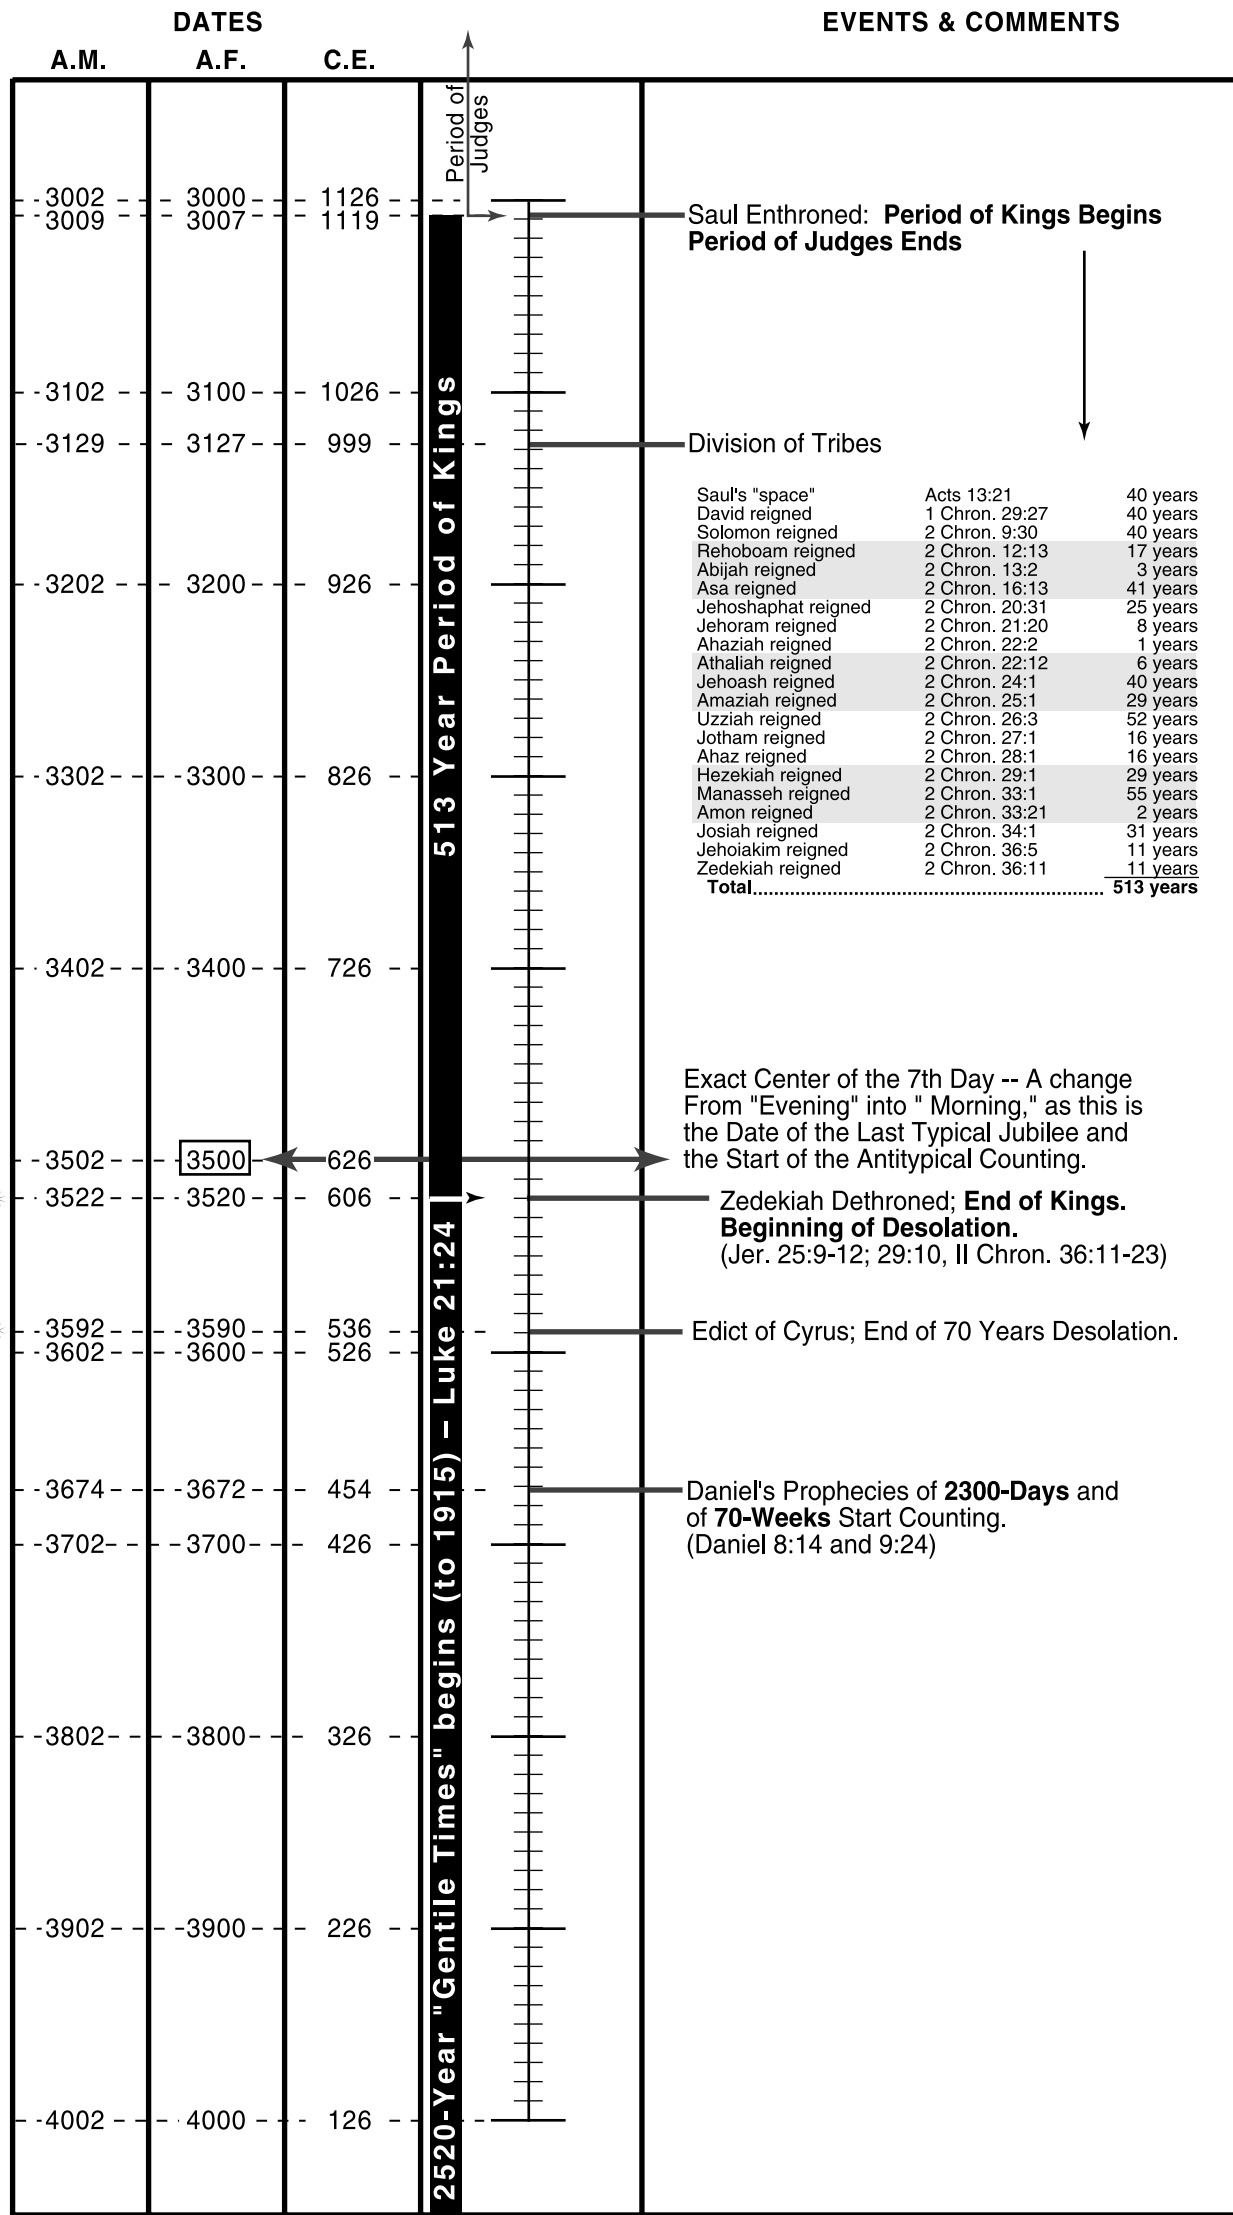

The Fourth Millennium of the Seventh Creative Day

From the Beginning of 1126 BC to the Beginning of 126 BC

2520-Year "Gentile Times" begins (to 1915) - Luke 21:24

* See Appendix D

Biblical Chronology
1 inch = 1 century